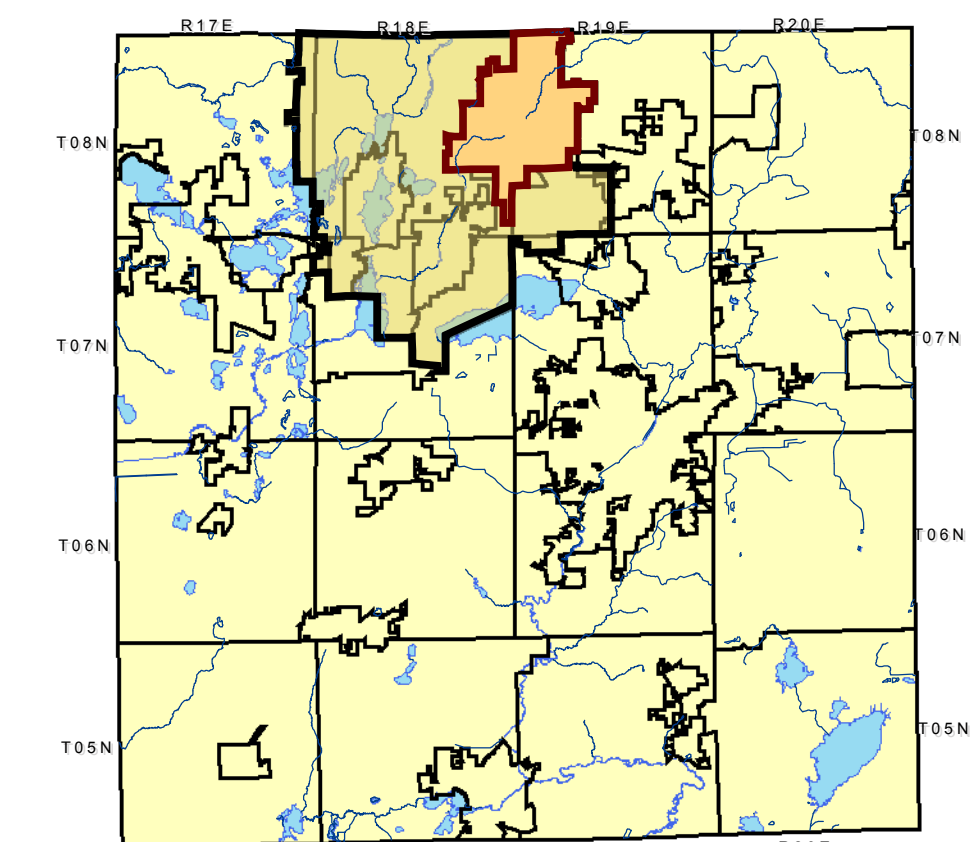

LOCATION OF MERTON COMMUNITY SCHOOL DISTRICT WITHIN ARROWHEAD UNION H.S. SCHOOL DISTRICT

WAUKESHA COUNTY, WISCONSIN