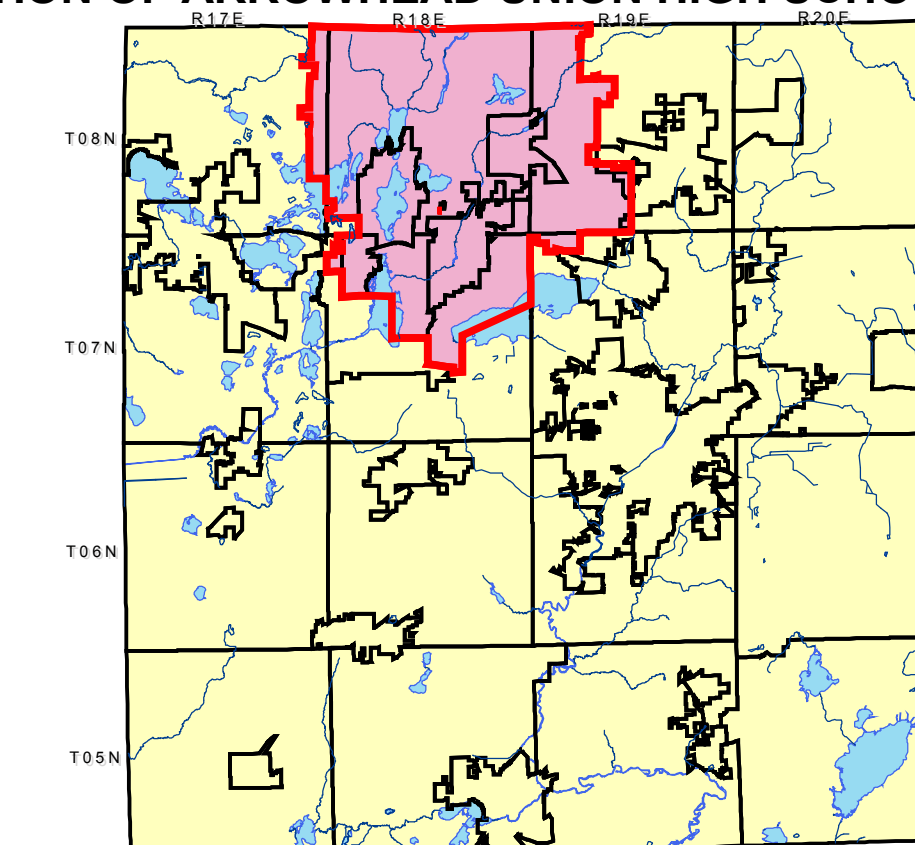

LOCATION OF ARROWHEAD UNION HIGH SCHOOL DISTRICT

WAUKESHA COUNTY, WISCONSIN