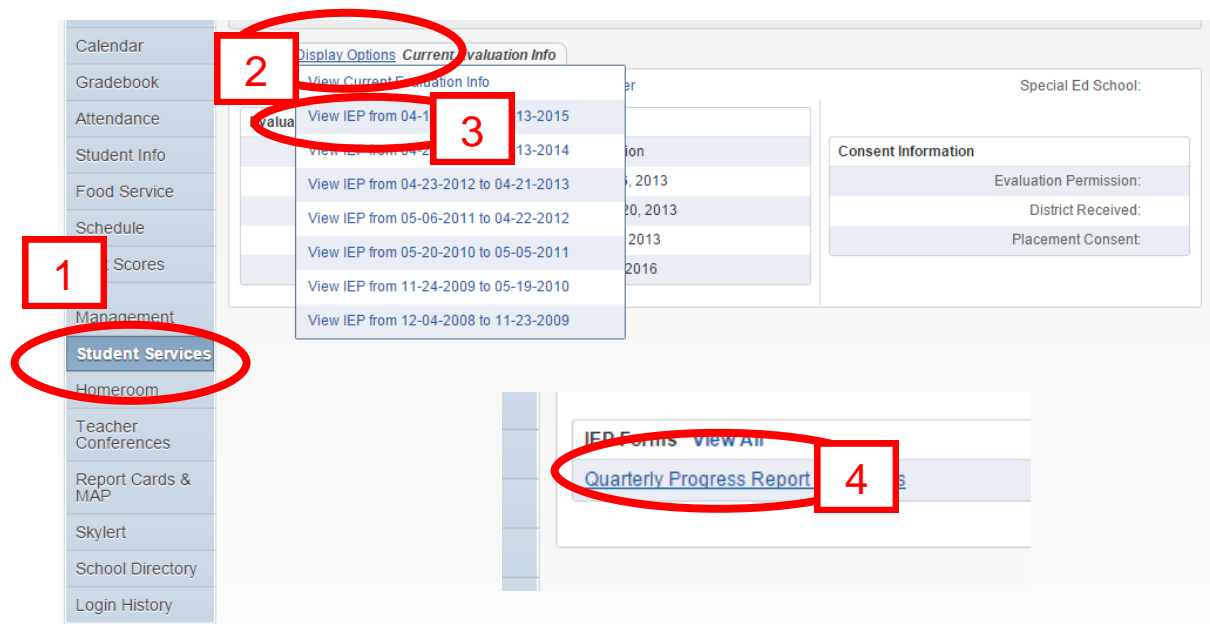

How to Access IEP Progress Reports in Skyward Family Access

IEP Progress Reports are available online in Skyward. You can access your child's progress reports through Skyward's Family Access (the same place you check for report cards, grades, attendance, etc.). You are able to view and/or print the progress report at home.